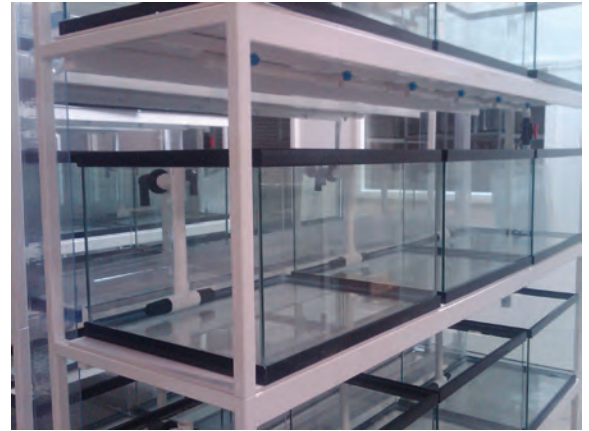

Because your research depends on it.

Build As You Grow
Stand Alone Zebrafish Rack

e Rack
For Education

Large Glass Tanks
for Many Species

Undercounter
Lab Washer

Stand Alone Zebrafish
Rack with Light Control

Frog Housing

- Aquatic Systems
- Accessories
- Parts
- Service
- Support

Central Filtration
Zebrafish Housing